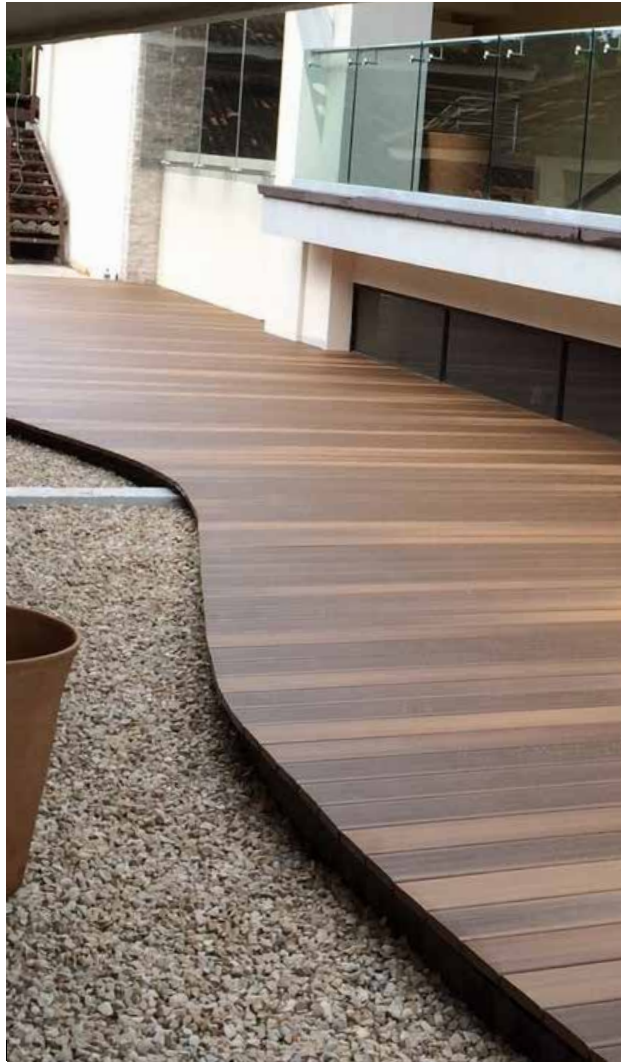

Tropical Walnut Swatch

GARAPA GREY

MORE PLAY, LESS WORK

Relax and enjoy Barrette Outdoor Living decking the way you want to. Our outer shell resists spills, stains, wear and tear - meaning you can simply wipe and wash clean everytime - that way you get more time to sit back in style.