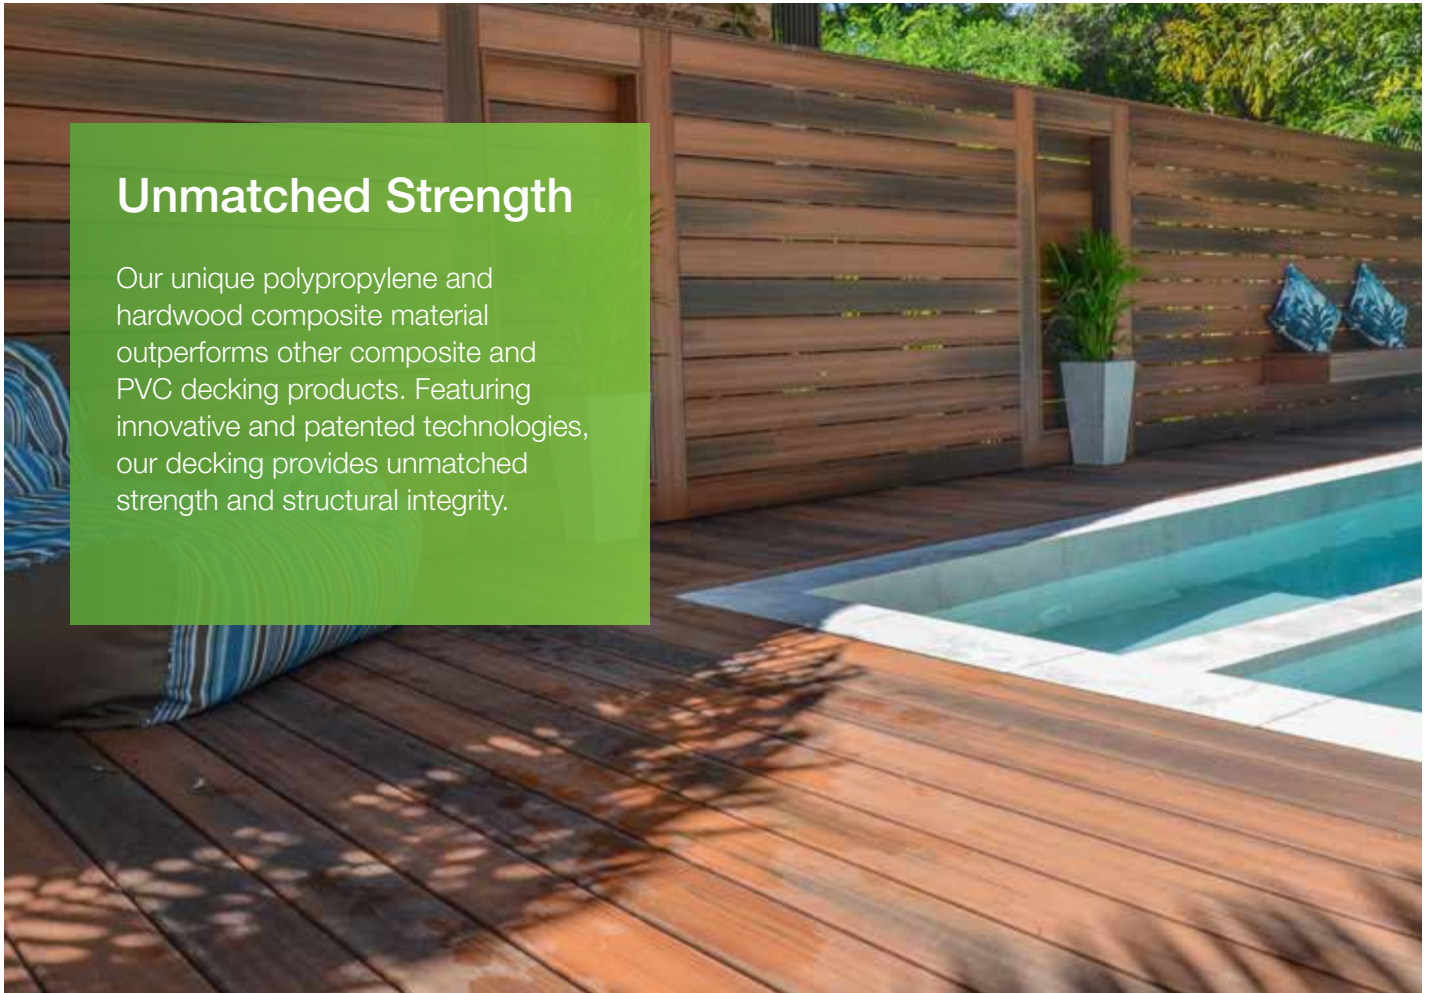

BARRETTE OUTDOOR LIVING DECKING

Make your deck dreams come true with our durable, low-maintenance composite decking. Offering several eco-friendly collections, we make it easy to find a style that satisfies any taste and budget.

Unmatched Strength

Our unique polypropylene and hardwood composite material outperforms other composite and PVC decking products. Featuring innovative and patented technologies, our decking provides unmatched strength and structural integrity.

CoolTrac™

CoolTrac provides 136% more slip resistance and keeps boards up to 18% cooler than traditional composite decking.

SolarGuard®

SolarGuard technology provides fade resistance so that your outdoor living products will maintain a like-new finish for years to come.

Step-Clip®

Step-Clip delivers a quick, easy and efficient deck installation solution that locks boards into place with a single step — no special tools needed.

Poly-Pro Advantage®

The Poly-Pro Advantage is a unique polypropylene and hardwood composite that outperforms other composite and PVC decking products.